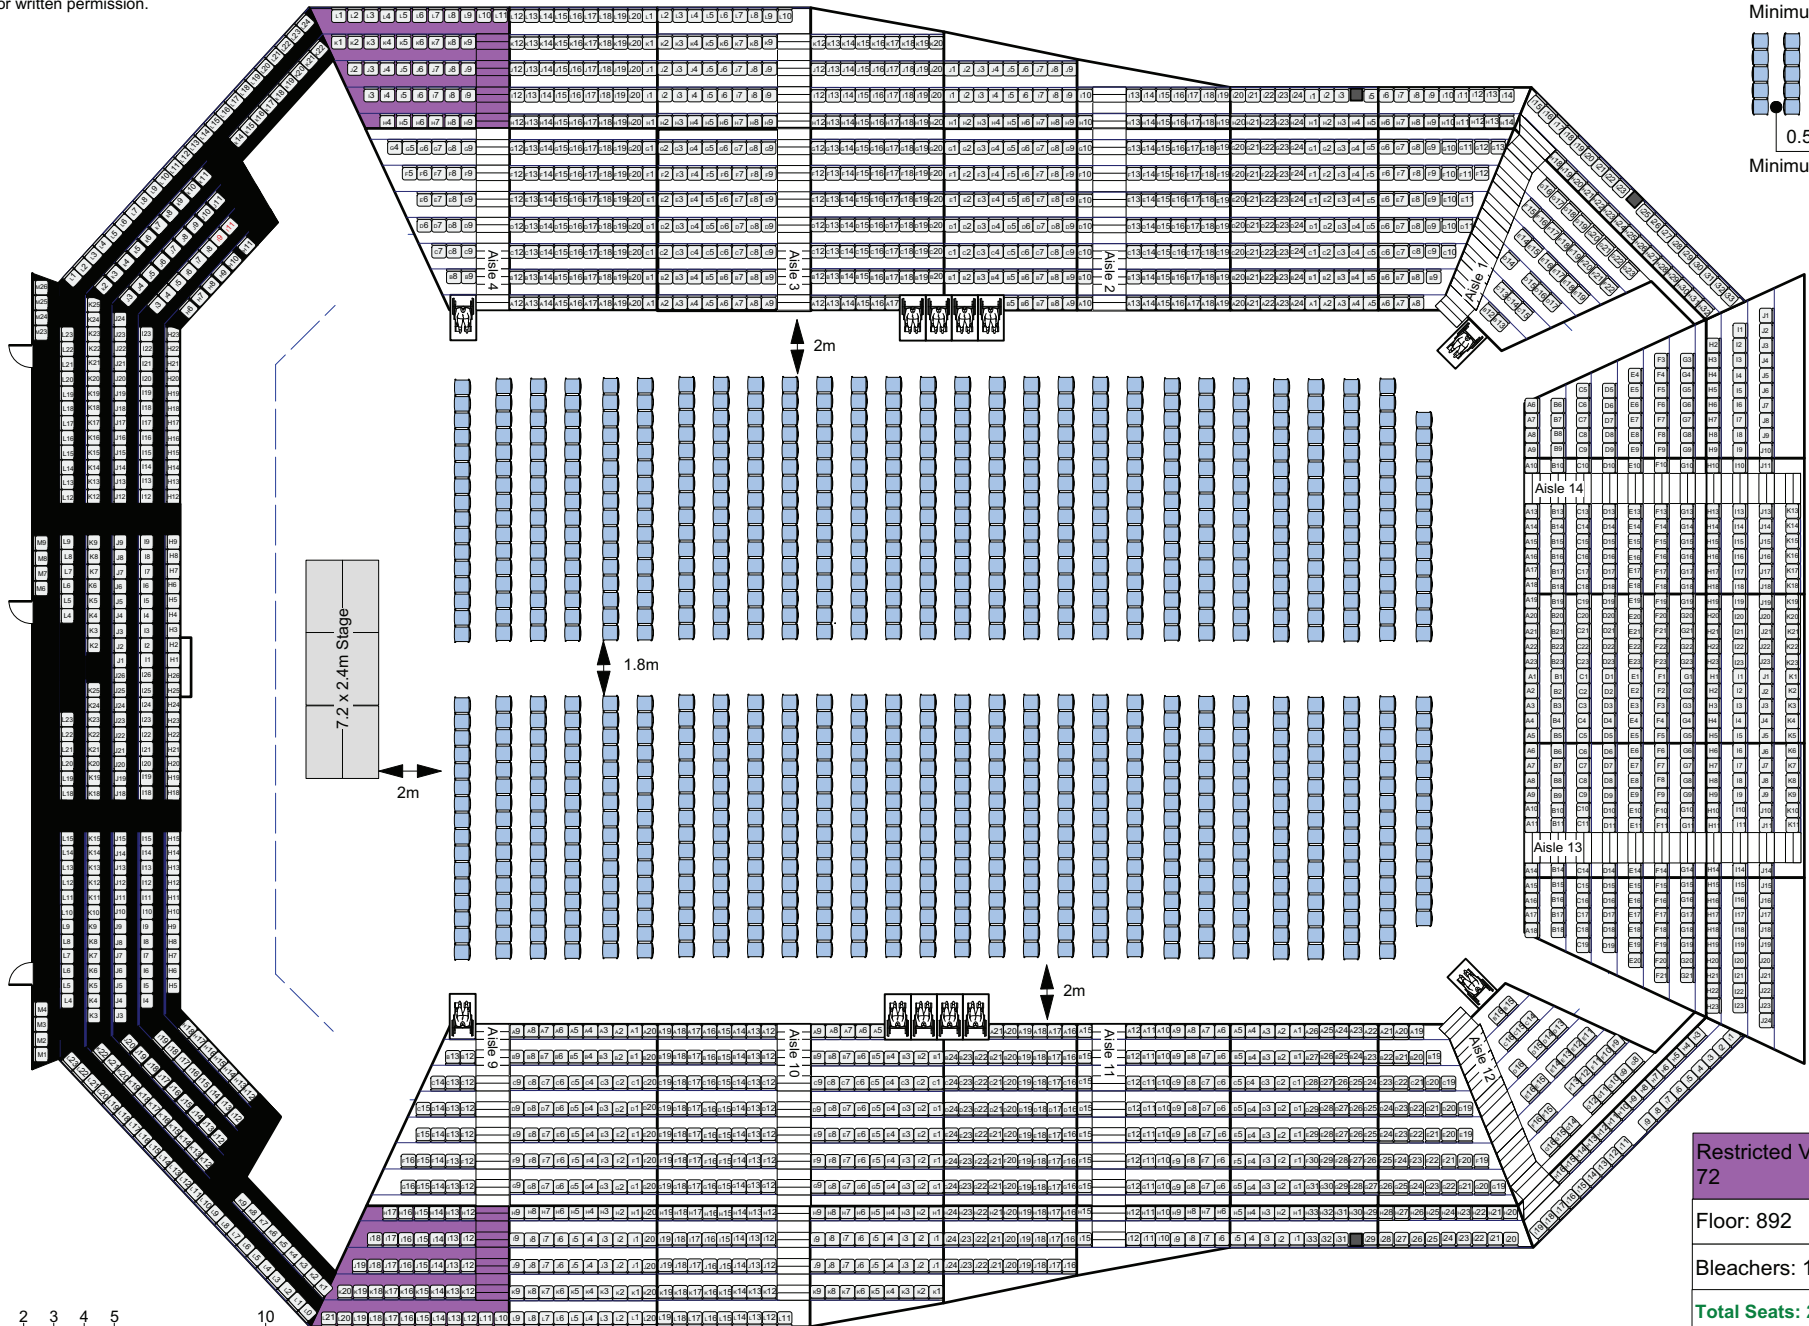

Room: Sir Woolf Fisher Arena

File Name: _____

Restricted Viewing: 72
Floor: 892
Bleachers: 1,811
Total Seats: 2,703

sirWoolf Fisher arena

Title:	Banquet Event
Event Date:	
Draw Date:	16/06/2017
Venue:	Vodafone Events Centre
Room:	Sir Woolf Fisher Arena
File Name:	Events Plan SWF Arena - Banquet - East Stage

sirWoolf Fisher arena

Title:	Expo + Banquet Split
Event Date:	
Draw Date:	09/10/2017
Venue:	Vodafone Events Centre
Room:	Sir Woolf Fisher Arena
File Name:	Events Plan SWF Arena - Banquet Split Expo