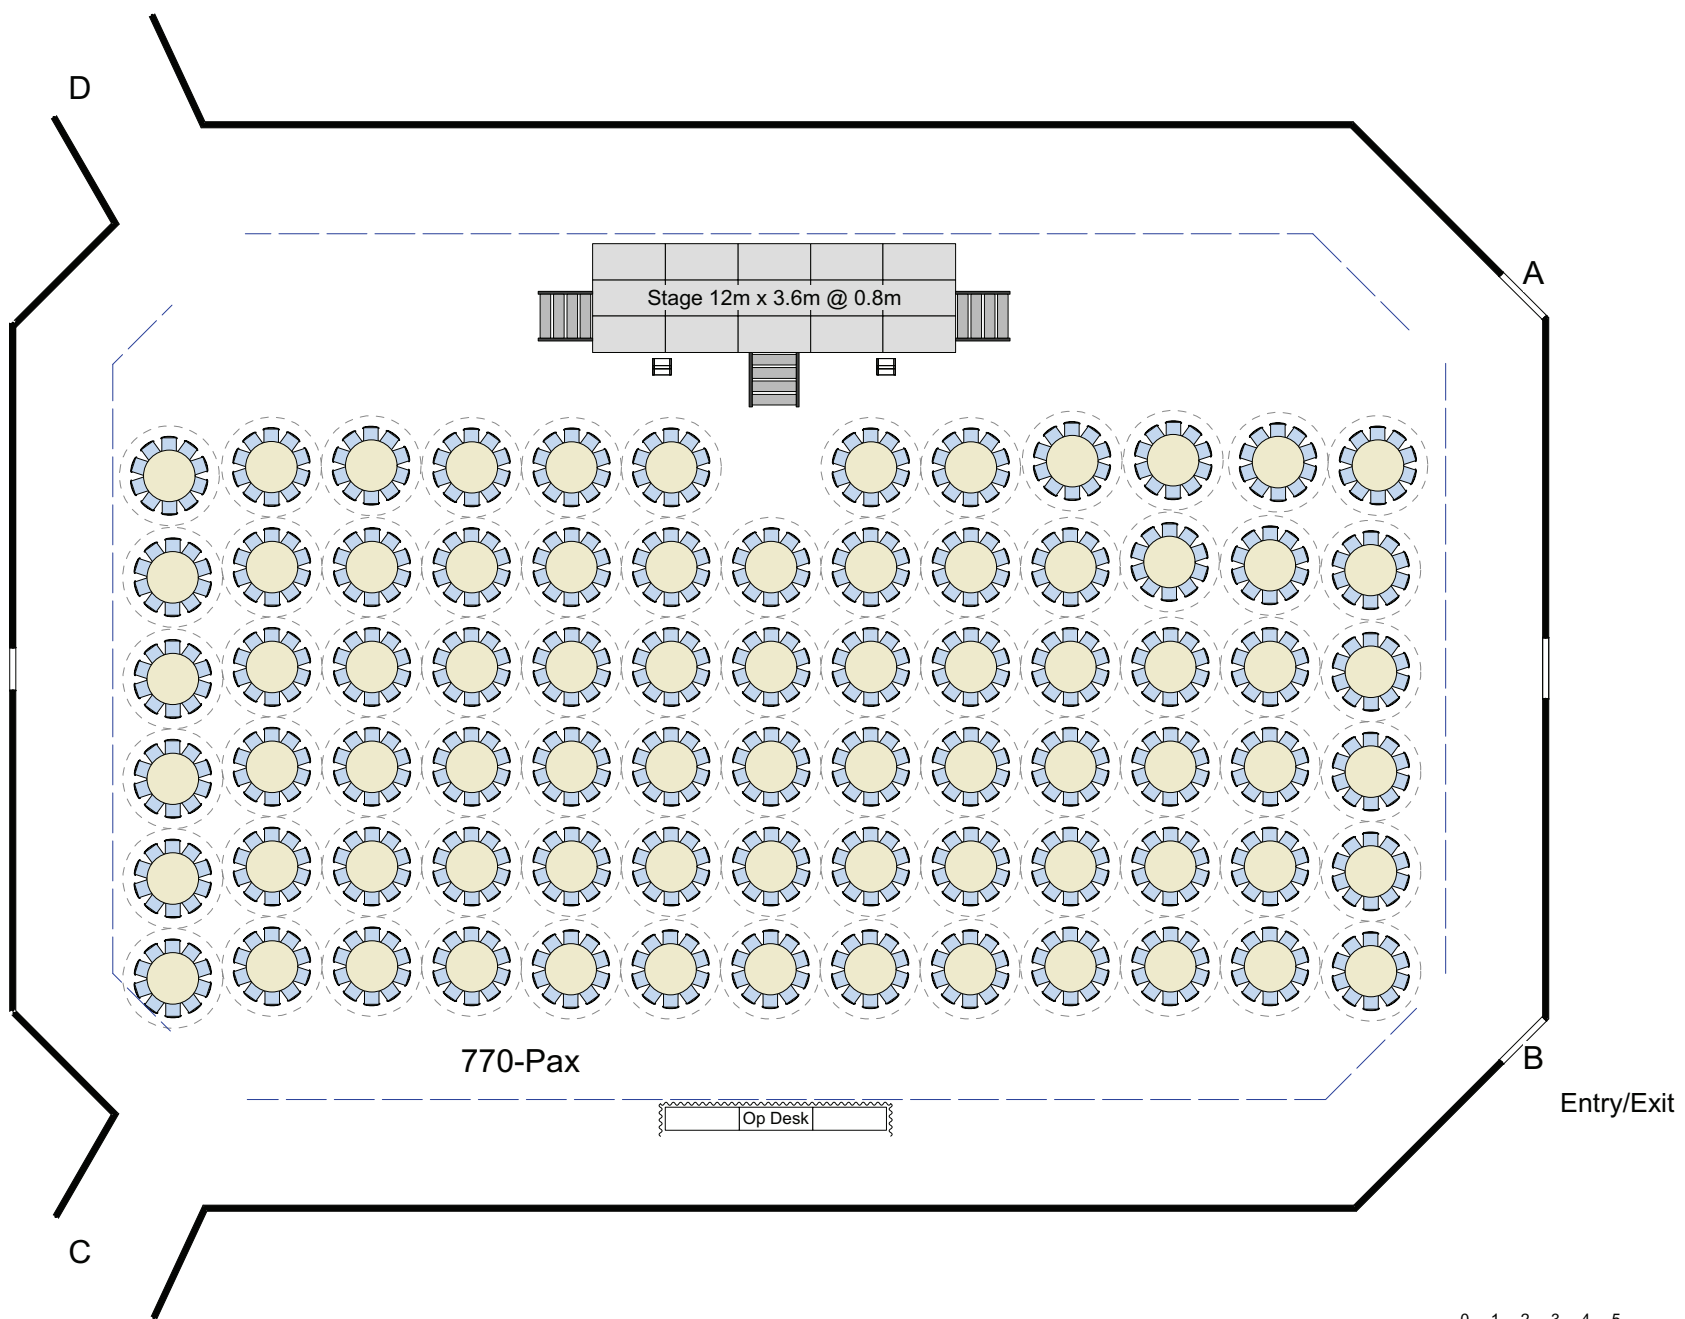

Room: Sir Woolf Fisher Arena

File Name: _____

Restricted Viewing: 72
Floor: 892
Bleachers: 1,811
Total Seats: 2,703

sirWoolf Fisher arena

Title:	Banquet Event
Event Date:	
Draw Date:	16/06/2017
Venue:	Vodafone Events Centre
Room:	Sir Woolf Fisher Arena
File Name:	Events Plan SWF Arena - Banquet - East Stage

sirWoolf Fisher arena

Title:	Expo + Banquet Split
Event Date:	
Draw Date:	09/10/2017
Venue:	Vodafone Events Centre
Room:	Sir Woolf Fisher Arena
File Name:	Events Plan SWF Arena - Banquet Split Expo