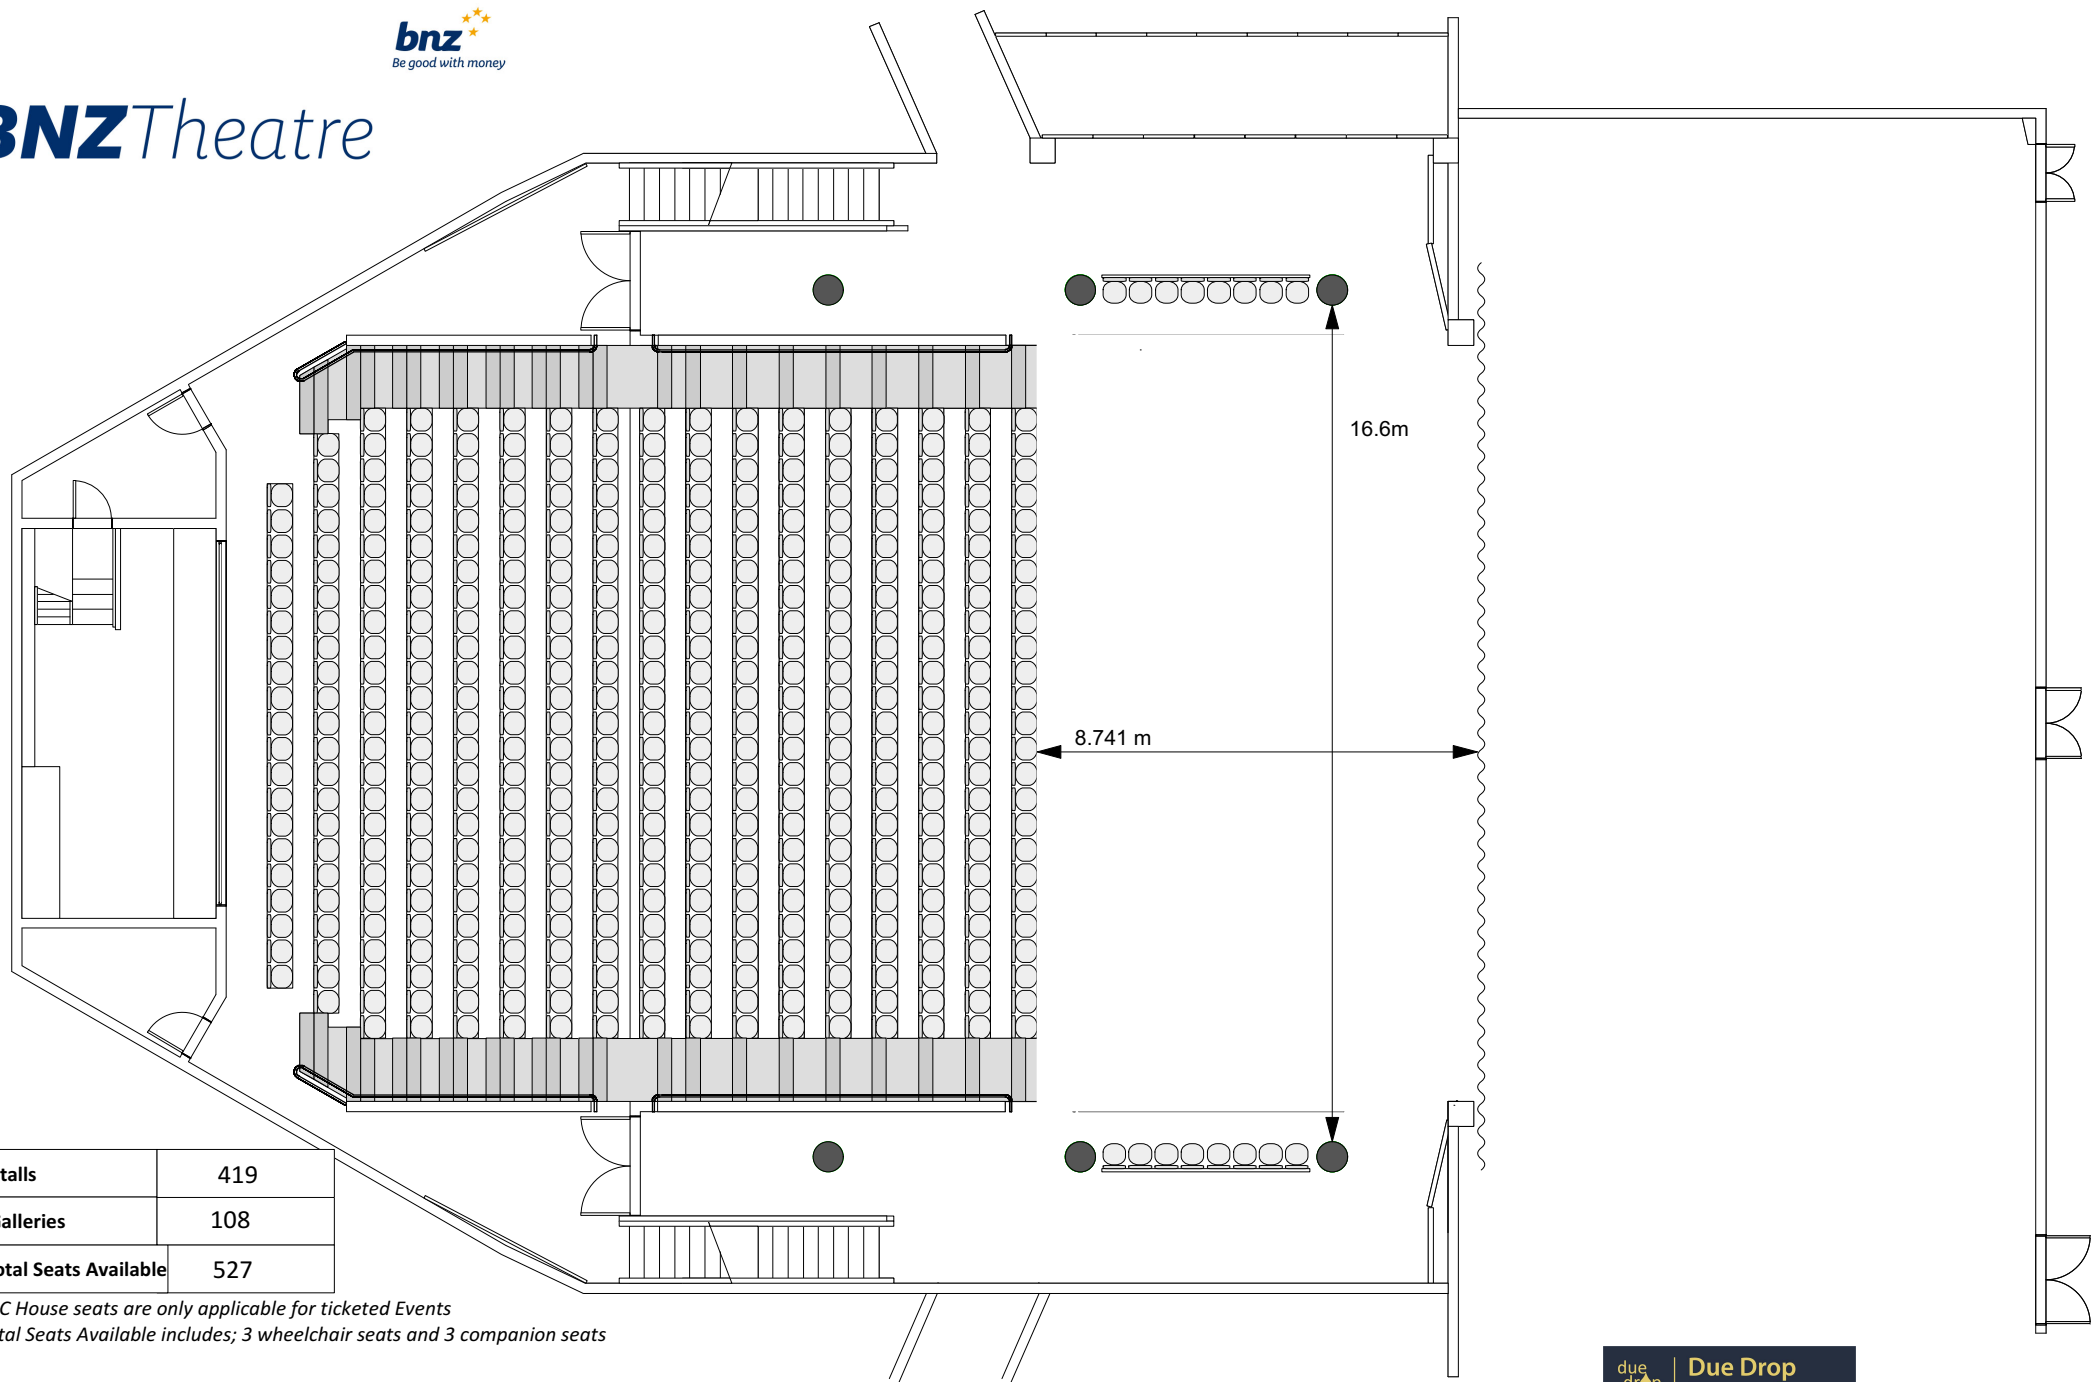

Stalls	587
Galleries	108
Total Seats Available	695

Total Seats Available includes; 3 wheelchair seats and 3 companion seats

Event:	Venue: Vodafone Events Centre
Event Date:	Room: BNZ Theatre
Draw Date:	File Name:

Stalls	419
Galleries	108
Total Seats Available	527

VEC House seats are only applicable for ticketed Events
Total Seats Available includes; 3 wheelchair seats and 3 companion seats

Please note, only the Ground Galleries are shown on this plan. However all levels are included in the capacity

Event:	Venue: Vodafone Events Centre
Event Date:	Room: BNZ Theatre - Half Flat Floor
Draw Date:	File Name: 7133 BNZ Theatre Plan

Event: Dinner + DancefloorPlan	Venue: Vodafone Events Centre
Event Date:	Room: BNZ Theatre - Full Flat Floor
Draw Date: 16 June 2017	File Name: Event Plan - BNZT Dinner + Dancefloor