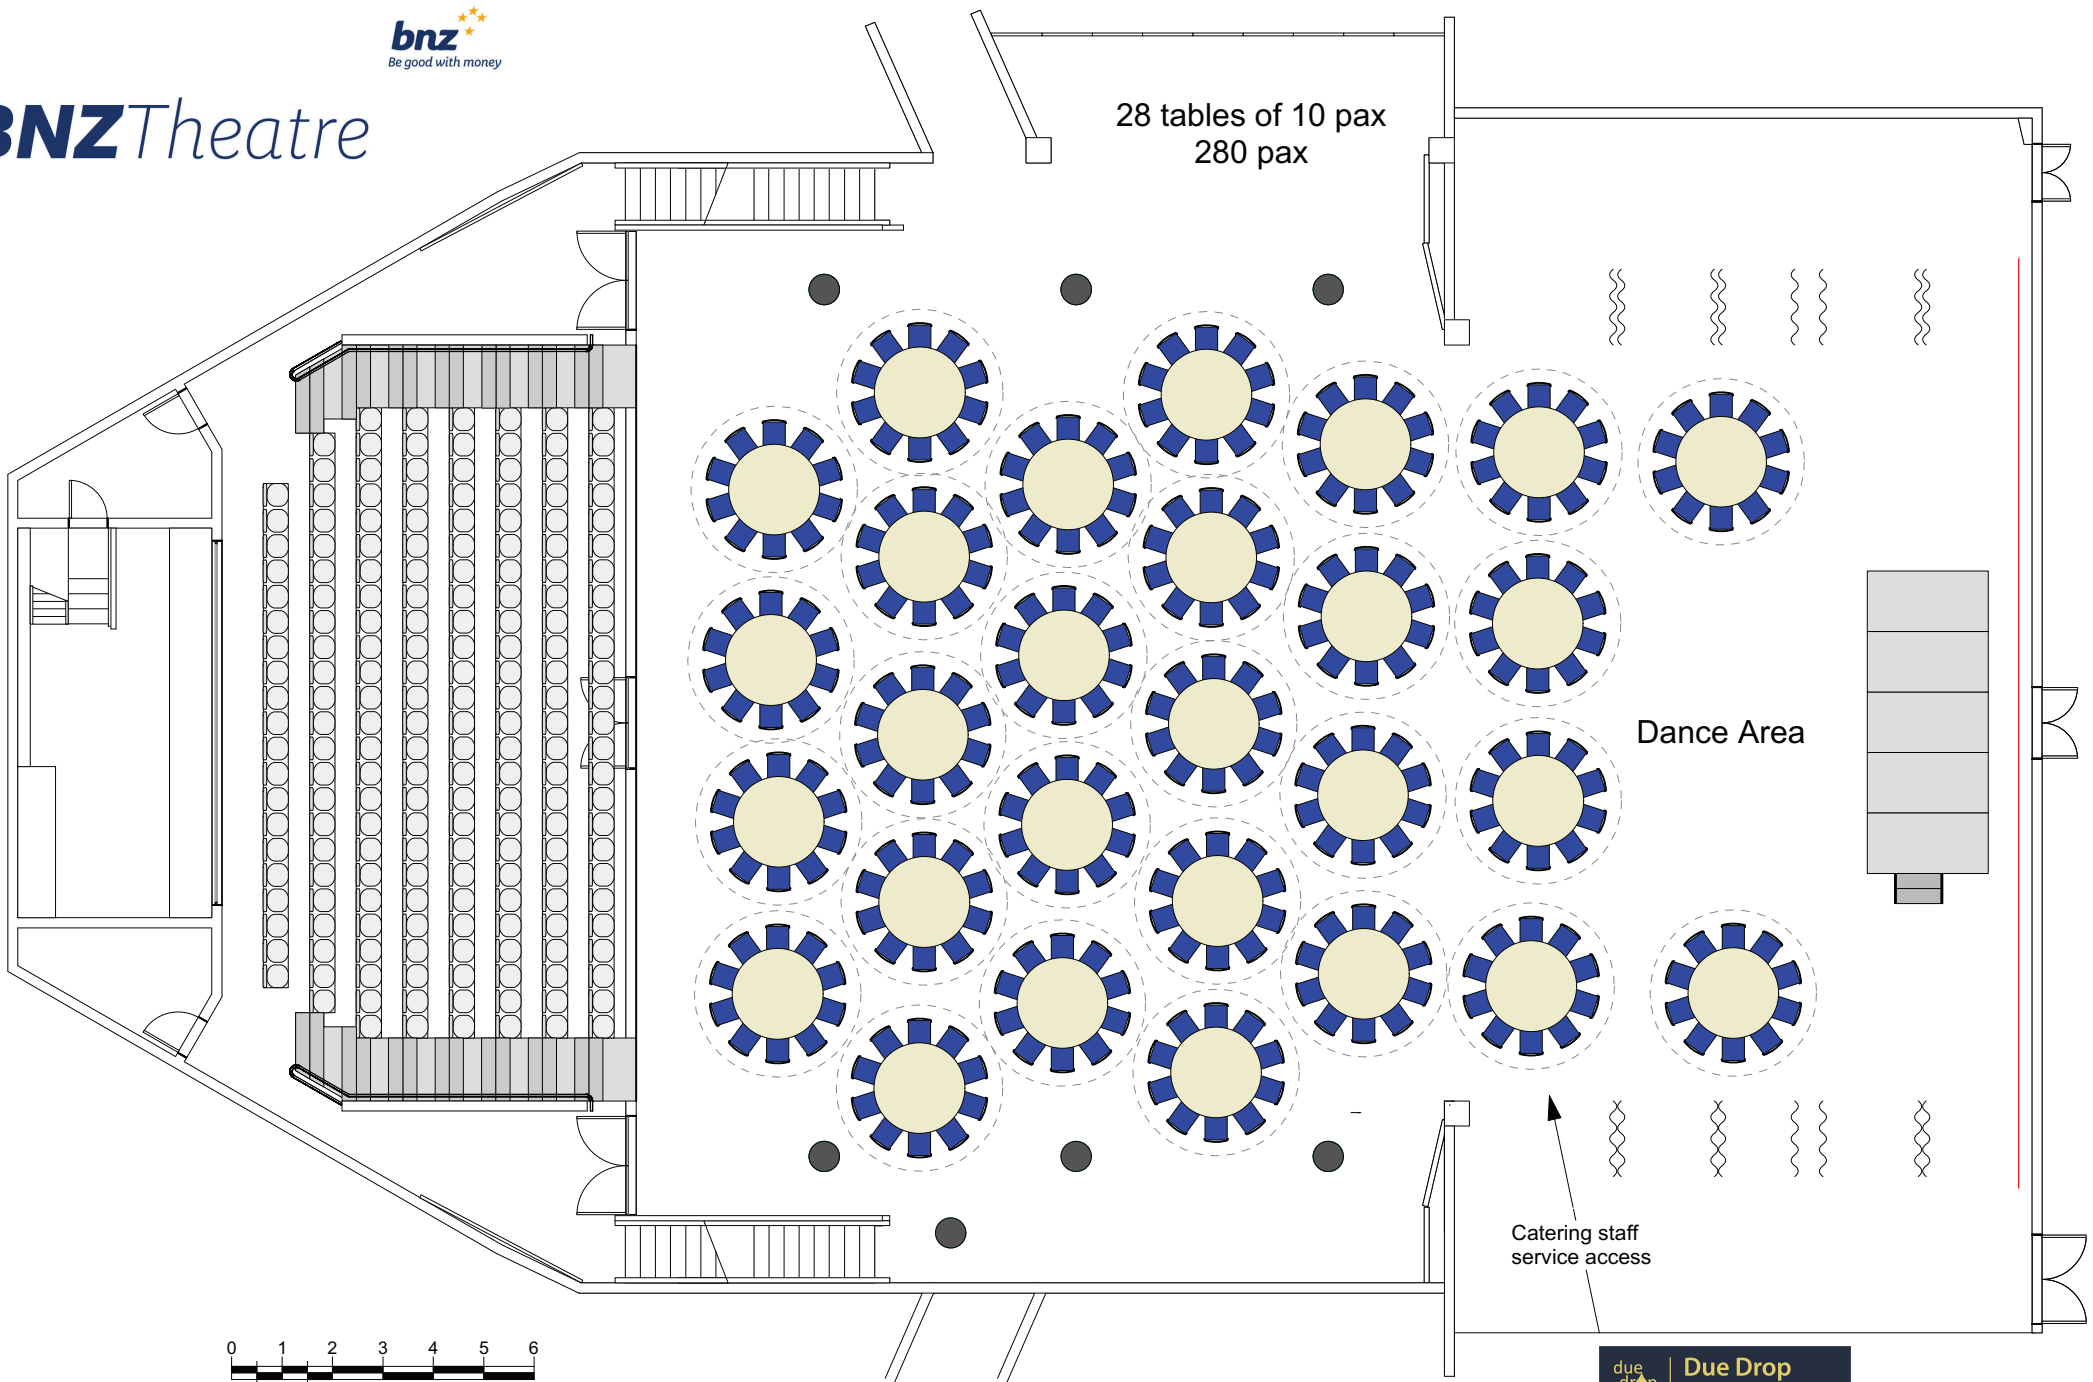

Stalls	587
Galleries	108
Total Seats Available	695

Total Seats Available includes; 3 wheelchair seats and 3 companion seats

Event:	Venue: Vodafone Events Centre
Event Date:	Room: BNZ Theatre
Draw Date:	File Name:

Stalls	419
Galleries	108
Total Seats Available	527

VEC House seats are only applicable for ticketed Events
Total Seats Available includes; 3 wheelchair seats and 3 companion seats

Please note, only the Ground Galleries are shown on this plan. However all levels are included in the capacity

Event:	Venue: Vodafone Events Centre
Event Date:	Room: BNZ Theatre - Half Flat Floor
Draw Date:	File Name: 7133 BNZ Theatre Plan

Event: Dinner + DancefloorPlan	Venue: Vodafone Events Centre
Event Date:	Room: BNZ Theatre - Full Flat Floor
Draw Date: 16 June 2017	File Name: Event Plan - BNZT Dinner + Dancefloor