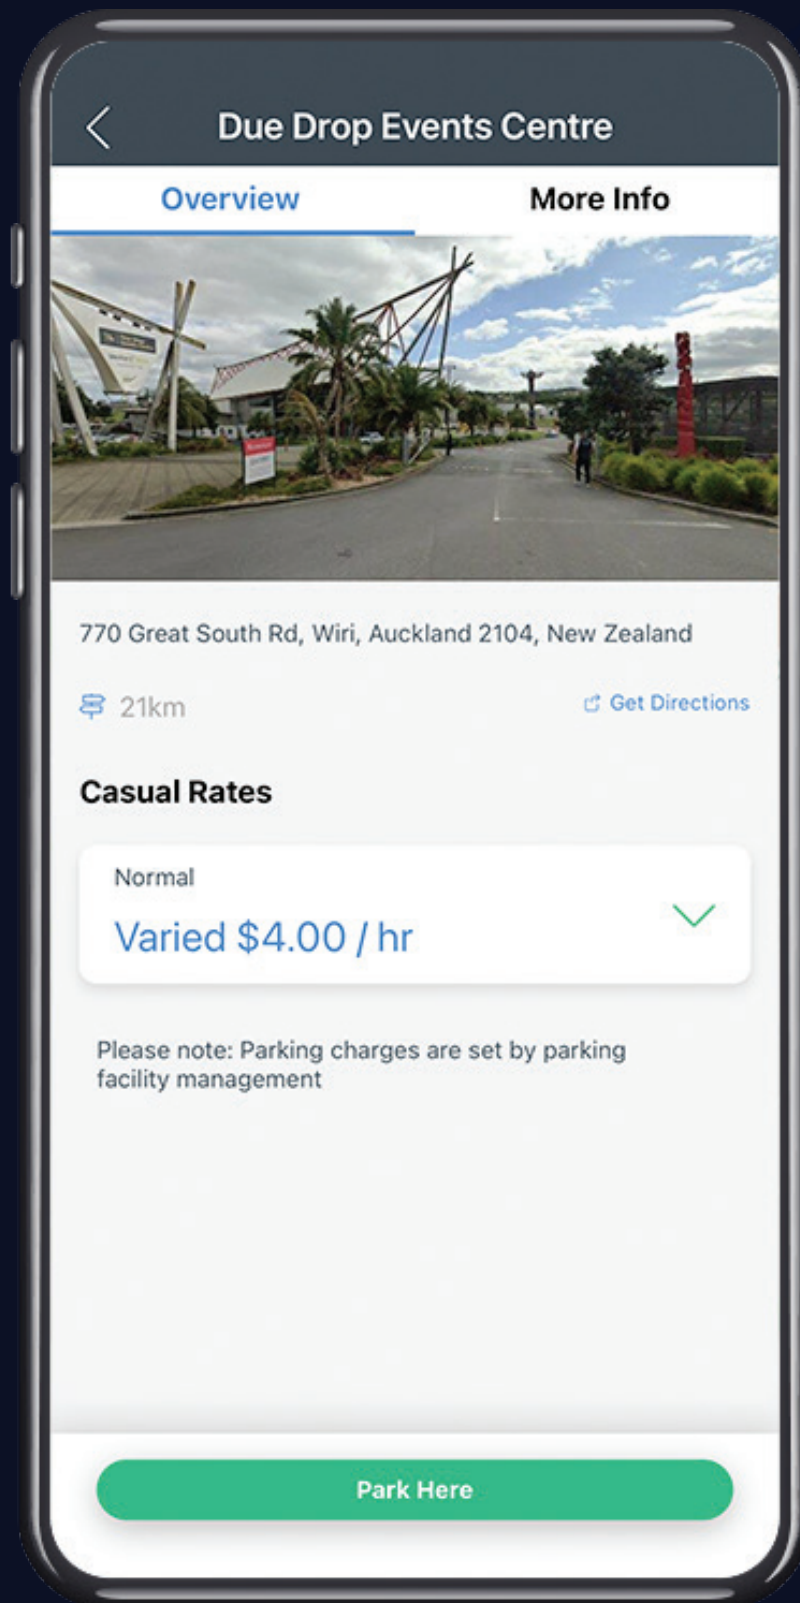

# USING PAY BY APP AT DUE DROP EVENTS CENTRE.

When you're parked at the centre, tap the dropped pin.

Tap the 'Park Here' button at the bottom.

Select your duration then slide the green car to the right.

Your parking has started. You can end at any time by sliding the red car.

Your parking session is now complete and your card has been charged.