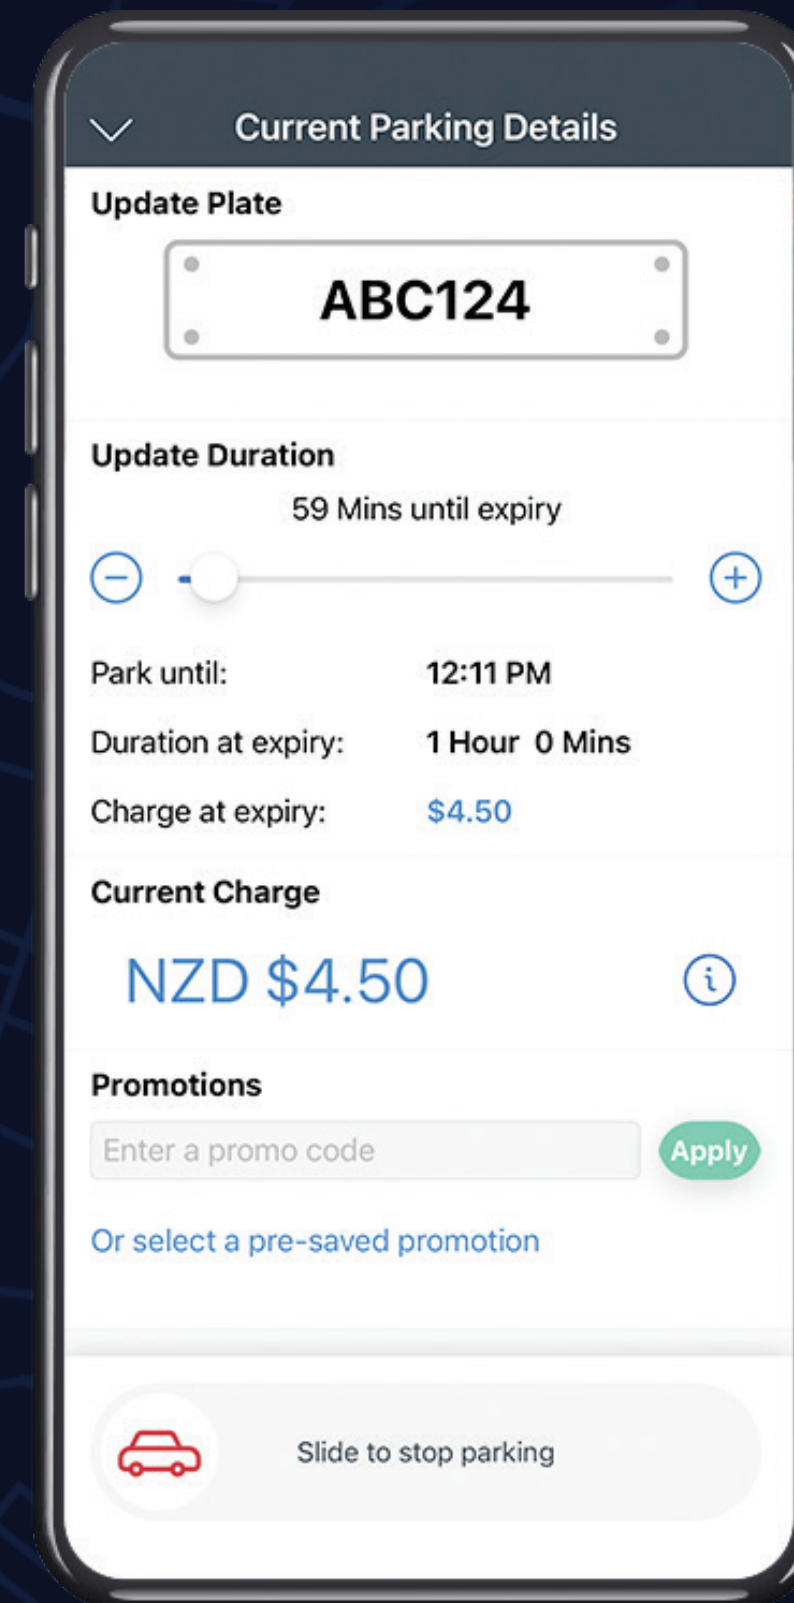

# USING PAY BY APP AT DUE DROP EVENTS CENTRE.

When you're parked at the centre, tap the dropped pin.

Tap the 'Park Here' button at the bottom.

Select your duration then slide the green car to the right.

Your parking has started. You can end at any time by sliding the red car.

Your parking session is now complete and your card has been charged.