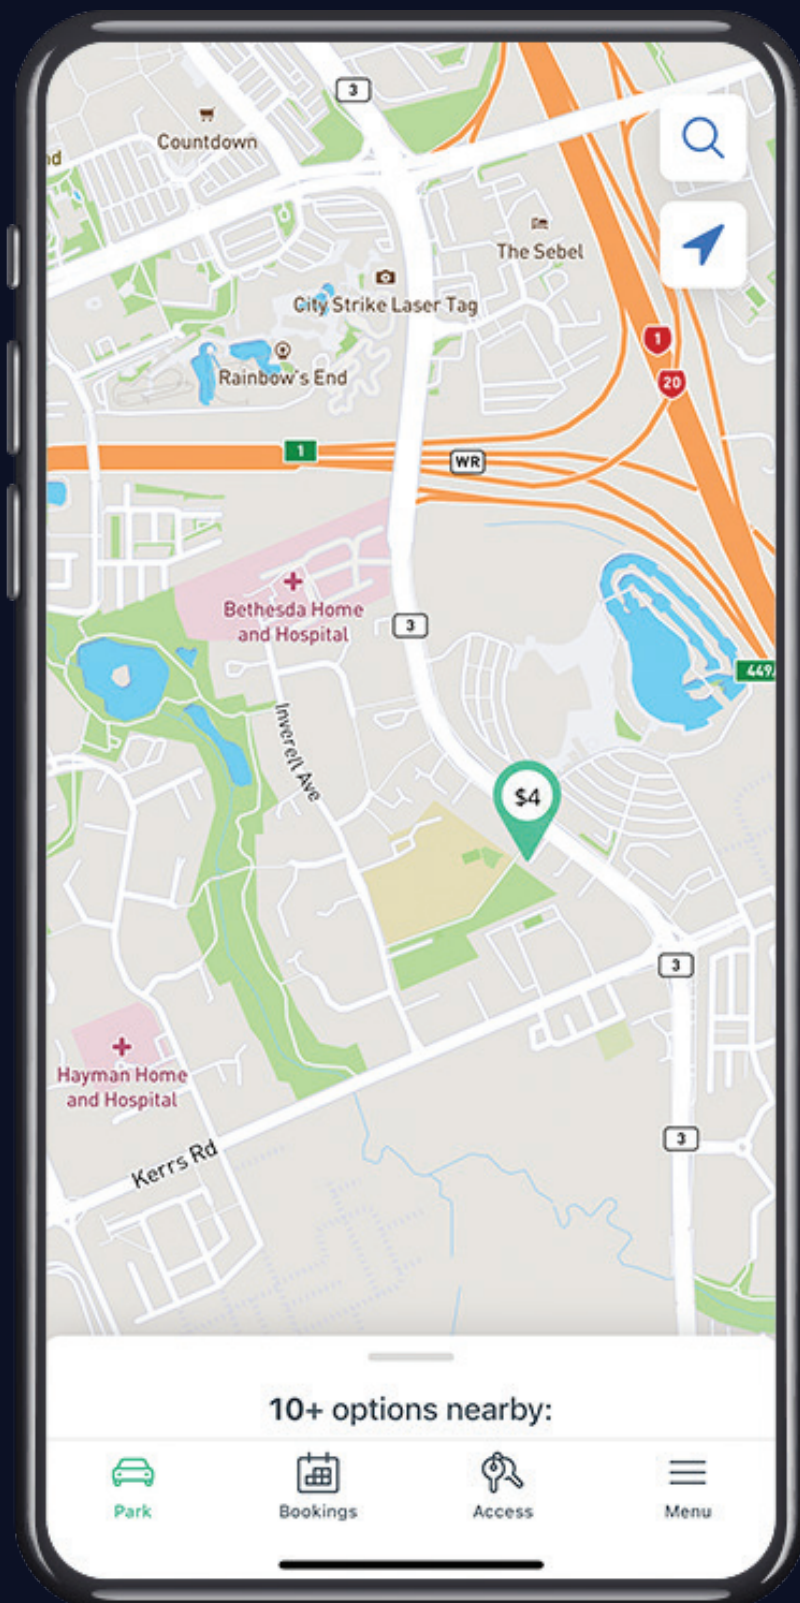

# USING PAY BY APP AT DUE DROP EVENTS CENTRE.

When you're parked at the centre, tap the dropped pin.

Tap the 'Park Here' button at the bottom.

Select your duration then slide the green car to the right.

Your parking has started. You can end at any time by sliding the red car.

Your parking session is now complete and your card has been charged.