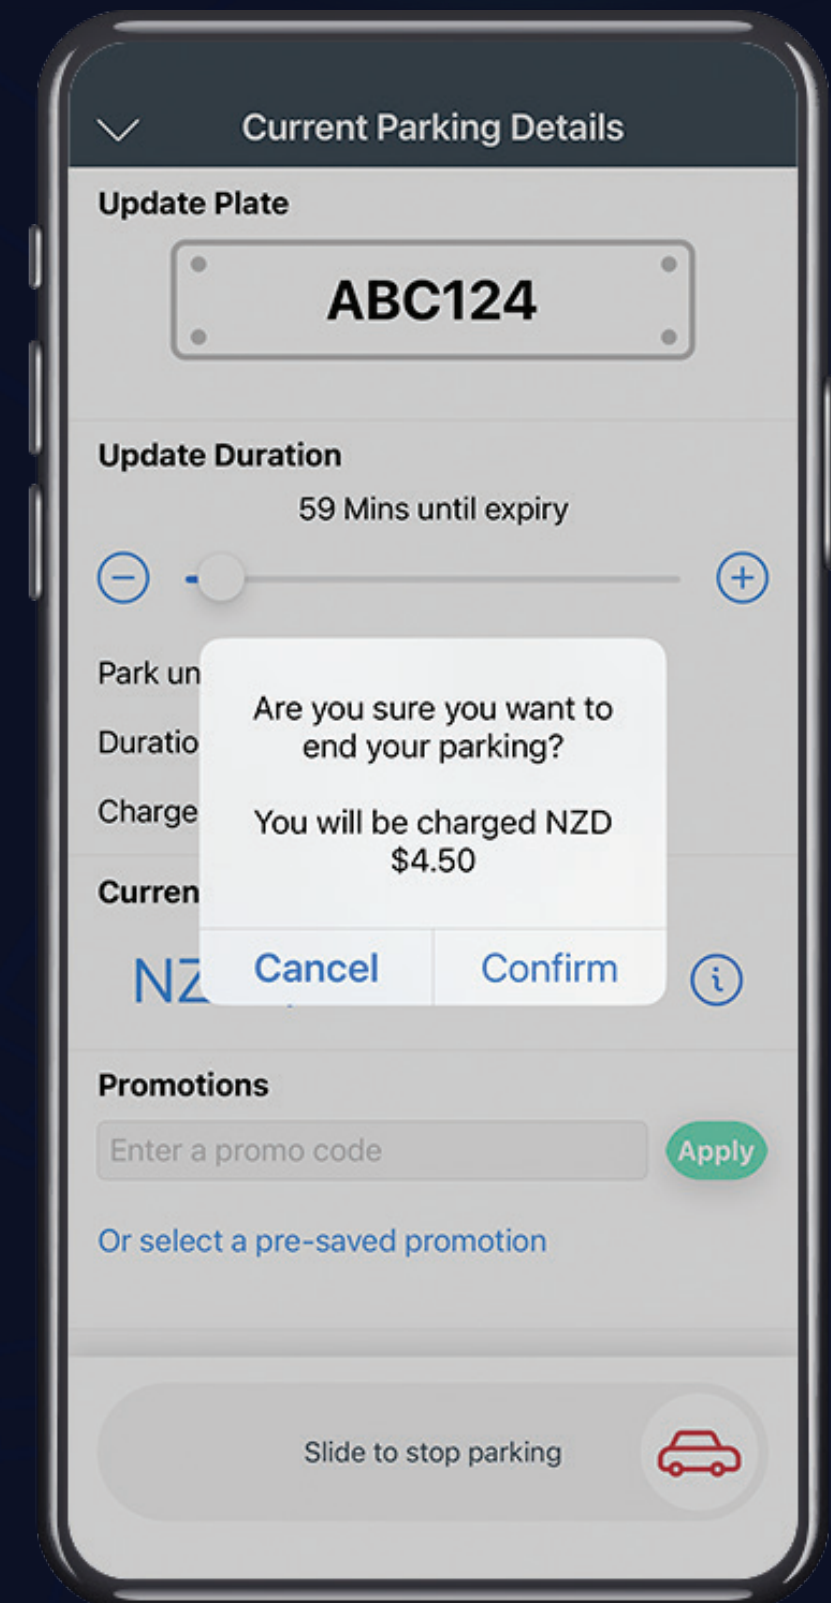

# USING PAY BY APP AT DUE DROP EVENTS CENTRE.

When you're parked at the centre, tap the dropped pin.

Tap the 'Park Here' button at the bottom.

Select your duration then slide the green car to the right.

Your parking has started. You can end at any time by sliding the red car.

Your parking session is now complete and your card has been charged.