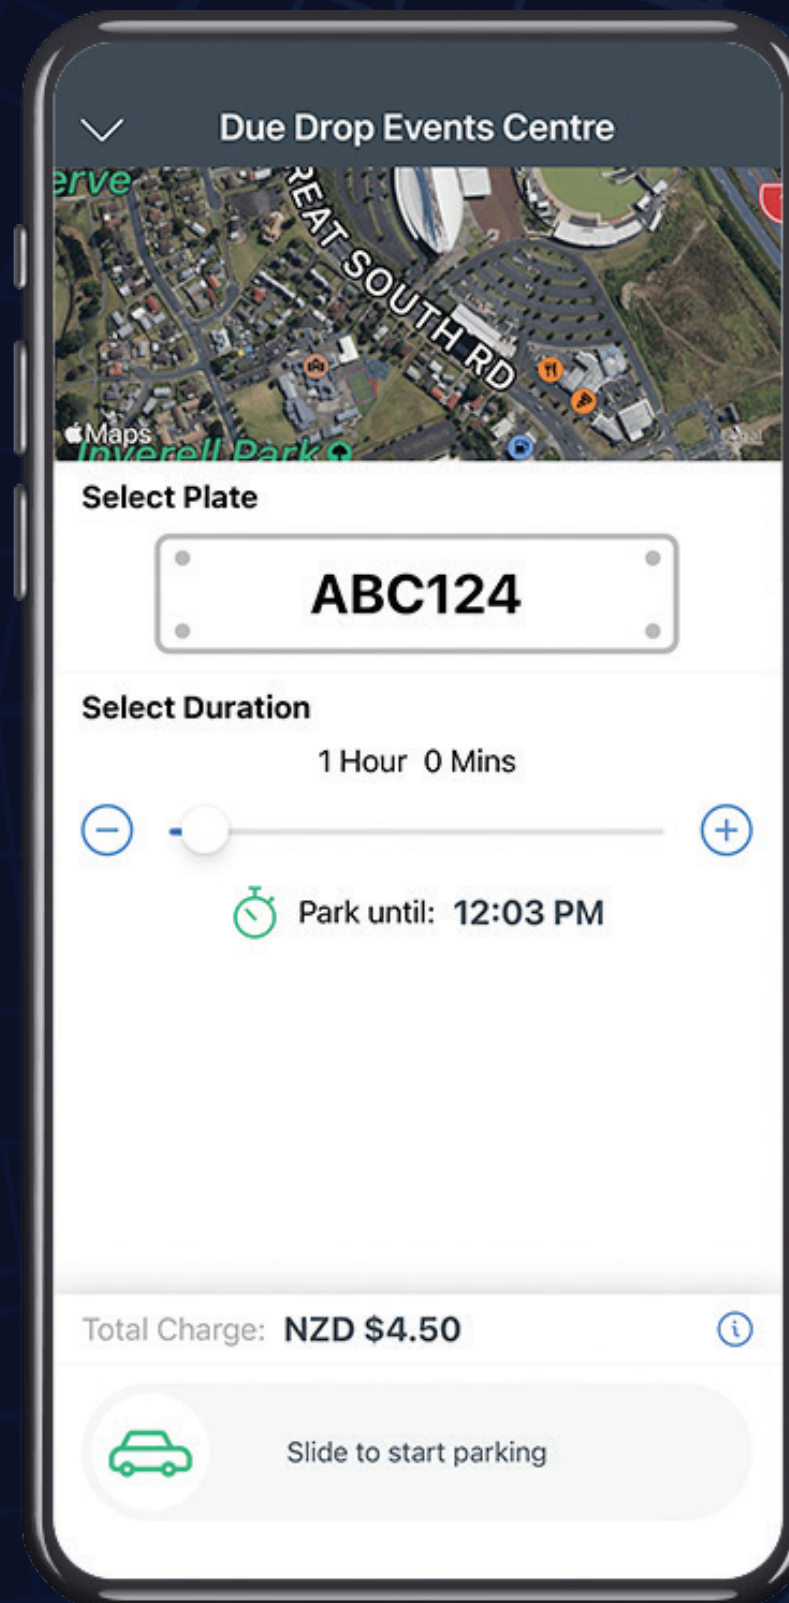

# USING PAY BY APP AT DUE DROP EVENTS CENTRE.

When you're parked at the centre, tap the dropped pin.

Tap the 'Park Here' button at the bottom.

Select your duration then slide the green car to the right.

Your parking has started. You can end at any time by sliding the red car.

Your parking session is now complete and your card has been charged.